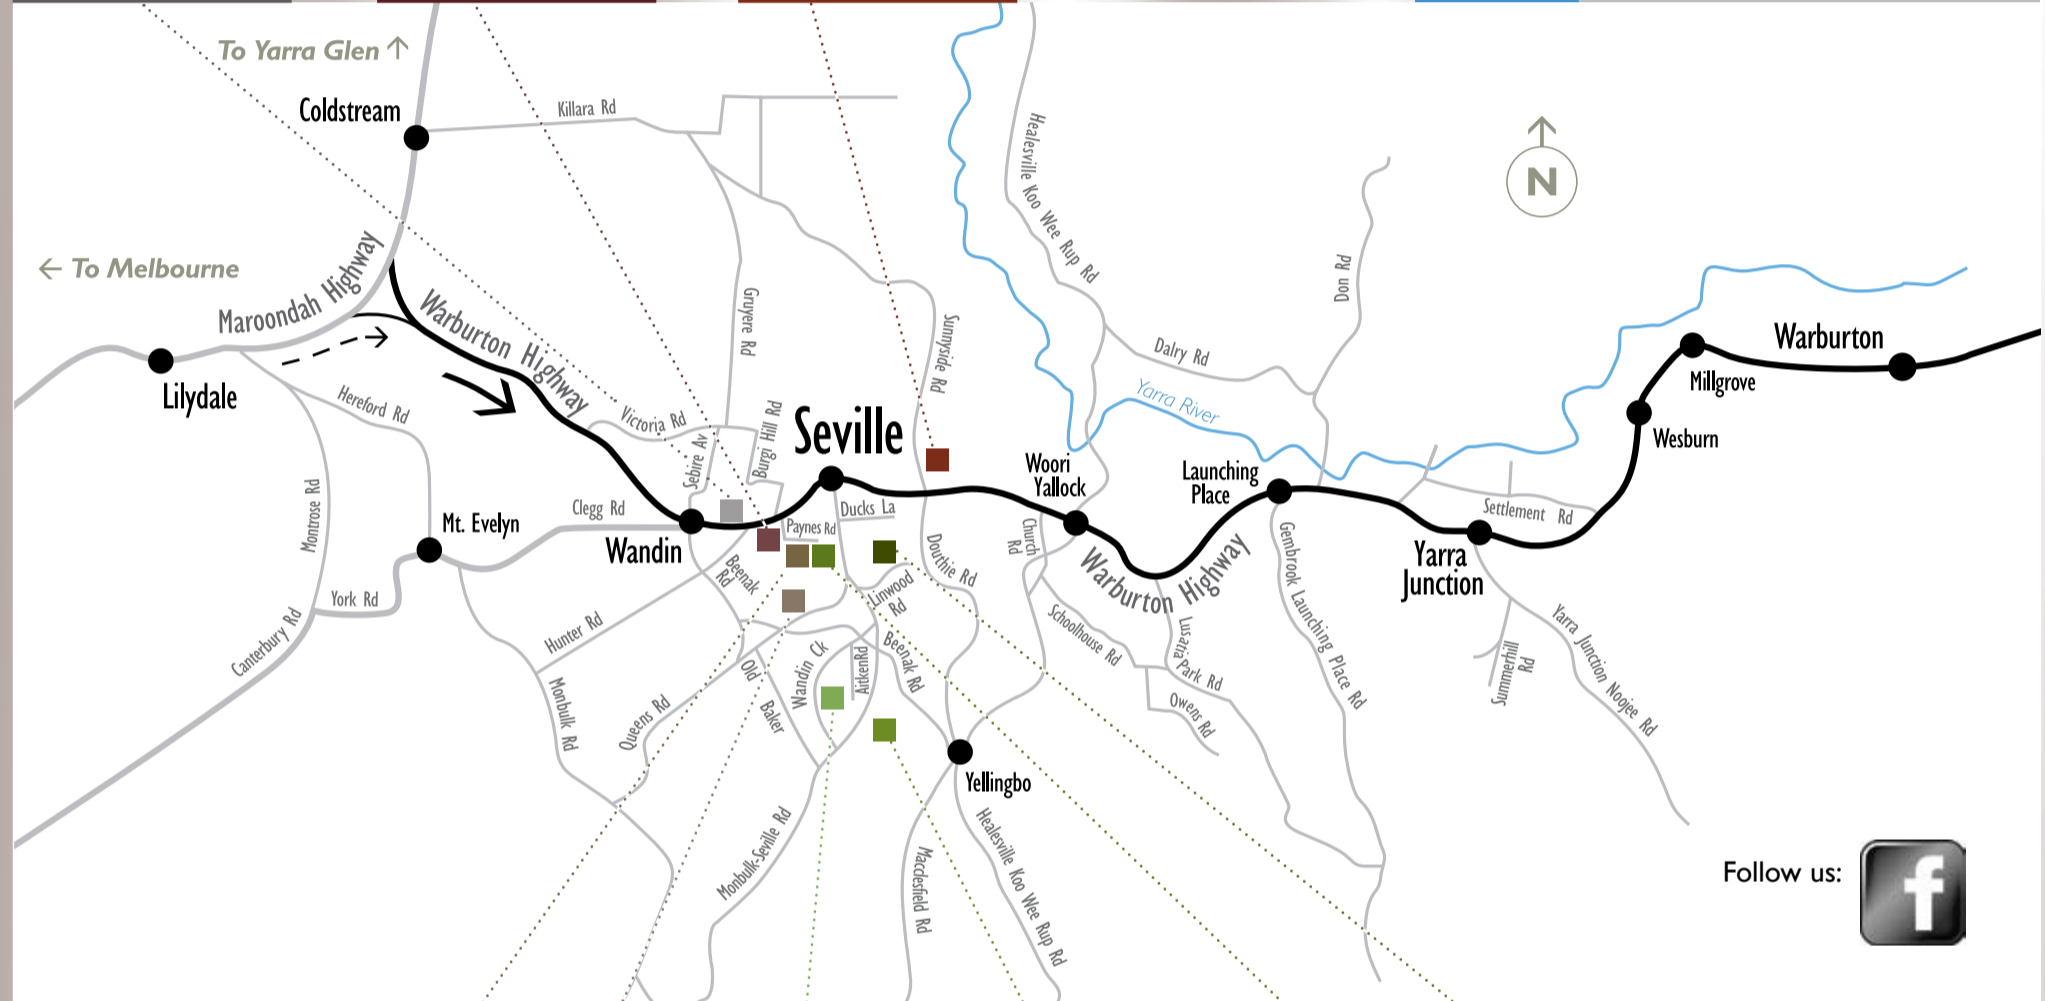

Shedfest

Wild Cattle Creek

- Egg & Bacon roll until midday $6
- Baked Salmon $16
- Crumbed Goats Cheese $16
- Grazing & Cheese plates $16
- Kids meals $10
- Chocolate tart $8
- Live music

Whispering Hills

- Eggplant wedges served with tomato & saffron relish $9
- Italian meatballs w/red wine tomato sauce on Tagliatelle w/fresh herbs & Parmigiano Reggiano $15
- Chilled blackberry, red wine & Pearl Tapioca Puddings $6
- Kids meals with juice $5
- French Cheese & Olives $12
- Live music

Killara Estate

- Grazing platter of hot & cold Italian house favourites $18
- Certified Angus Beef Burger w/fat chips & onion jam $15
- Generous serve of our famous pizza: Mushroom & Truffle Oil $7
- Kids welcome: Meal $8
- Meringue Nest with Yarra Valley Berries & Cream $8
- Live Music & Free Pony Rides

Seville Hill

- Roast Duck, Witlof, Watercress & crispy Crouton Salad dressed with Blood Orange & Balsamic $17
- Forest Fruit, Rhubarb & Apple Crumble with Vanilla Bean Ice Cream $8
- Cheese & Olive Platter $16
- Kids Rosemary & Lamb Chipolatas with Fat Chips
- Espresso coffee $3
- Live Music

Brumfield Winery

- Spanish Grill; Chorizo, Creamy Yoghurt, fresh Greens & Flatbread $15
- Roast Pumpkin Salad; Capsicum, Pine Nuts, Sesame, Honey Mustard Vinaigrette GF, V $15
- Kids Mini Burger $6
- Strawberries & Cream
- Cheese Plates
- Espresso Coffee
- Live Music

Five Oaks Vineyard

- Grilled Porterhouse Steak Garlic Mayo & Tomato Chutney w/salad on toasted Sourdough Bread $16
- Grilled Vegetable Bruschetta served w reduced Balsamic & local Persian Fetta $15
- Kids hamburger w/salad $7
- Apple & Berry Flan w/cream $7
- Espresso Coffee $3.50
- Croquet Lessons
- Live Music

Elmswood Estate

- Gourmet Souvlakis: Lamb, Chicken & Falafel $15
- Kids menu available
- Selection of cheese's, cakes & slice
- Espresso coffee
- Live Music

Payne's Rise

- Barbequed Lime & Chilli Prawn Skewers w Apple Fennel Salad & Rice $15
- Homemade Gnocchi with Capsicum Braise $15
- Kids homemade Chicken Strips & Chips $6
- Vanilla Panna Cotta with Berry Coulis $8
- Cheese plates & Coffee
- Lawn games
- Live Music

Seville Estate

- Pan-Fried Gnocchi with Slow-Braised Beef Cheek & Parsley Purée $15
- Pan-Fried Gnocchi with Goats Cheese & Organic Tomato Coulis $15
- Kids meal Fish and chips $10
- Pistachio Nut Ice Cream on Maltese Crumble served with an Almond Biscotti $8
- Live music